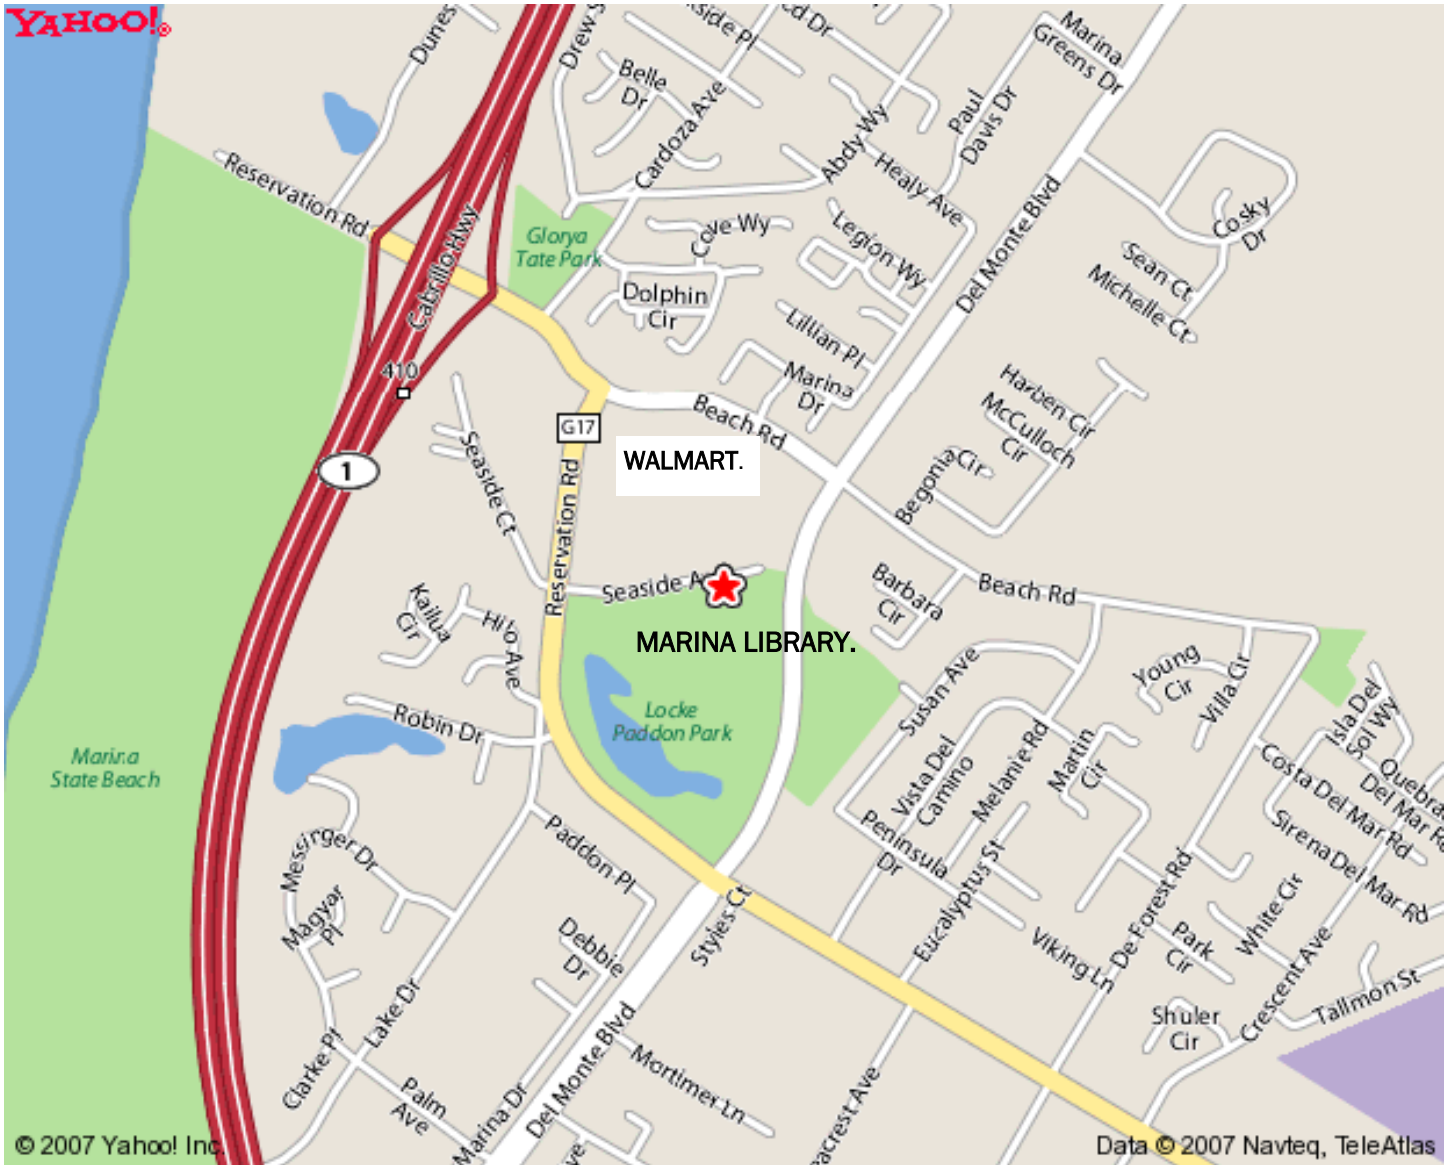

MAP TO MARINA LIBRARY 190 SEASIDE CIRCLE MARINA, CA 93933

US 1 NORTH  
TAKE THE RESERVATION RD. OFF RAMP &  
GO LEFT (EAST) ON RESERVATION RD.

US 1 SOUTH TO MONTEREY.